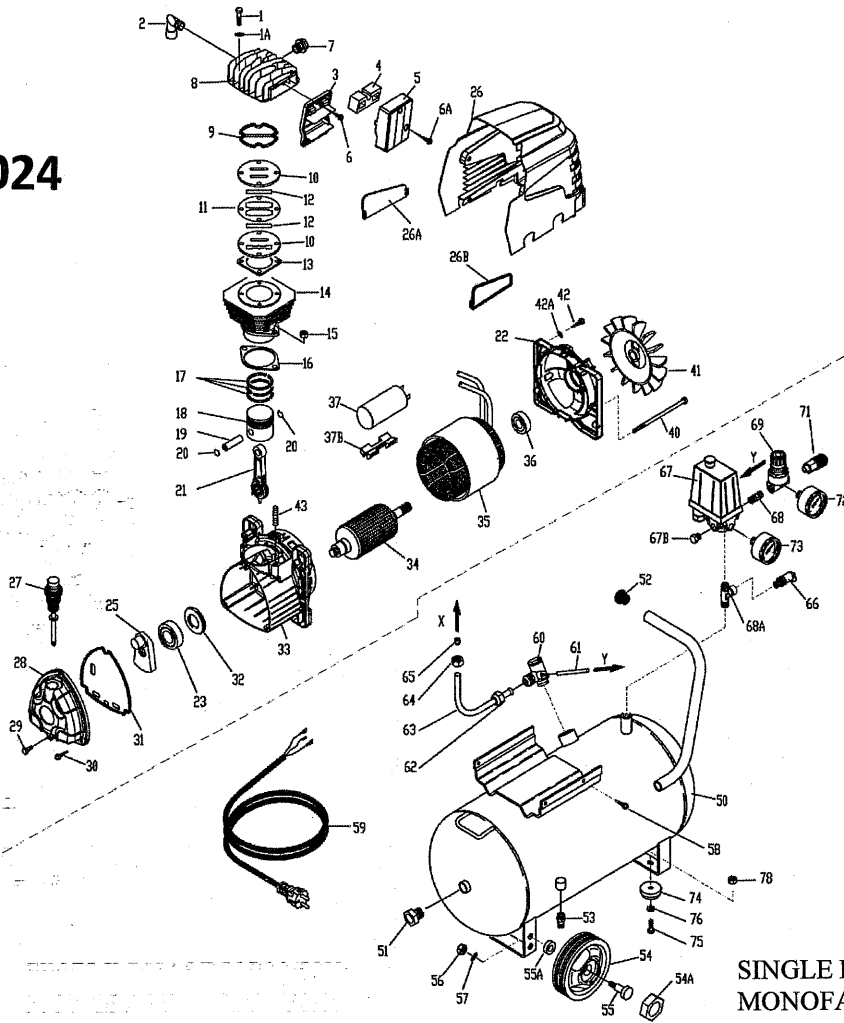

SPITFIRE1024

SINGLE PHASE V.230/50Hz
MONOFASE V.230/50Hz

VALID FROM 2020-12-5 - VALIDO DAL 2020-12-5 (REV-00)

REF. RIF.	CODE CODICE	QT	DESCRIPTION DESCRIZIONE	REF. RIF.	CODE CODICE	QT	DESCRIPTION DESCRIZIONE
1	1127010122	4	Screw M6x40	37B	1127150277	1	Bracket
1A	1129704165	4	Washer D6	40	2234900059	2	Tension rod M6x115
2	1129704081	1	Joint	41	1129102487	1	Fan
3	1127150076	1	Plate	42	1129702031	1	Screw ST4.2x9.5
4	1127210301	1	Filtering element	42A	1129704162	1	Washer D4
5	1127150077	1	Intake filter	43	1129102661	2	Stud bolt: M8x36
6	1127010210	1	Screw ST4.2x19	50	1129707426	1	Tank 24L
6A	1127010065	1	Screw ST4x16	51	1129102504	1	Plug 1/2"G
7	1129100429	1	START valve 2.2bar	52	1129705359	1	Plastic D20
8	2234900007	1	Head	53	1129700324	1	Discharge tap 3/8"R
9	1127070060	1	Gasket	54	1129703748	2	Wheel D150
10	1129102491	2	Valve plate	54A	1129703580	2	Wheel Hub Cove
11	1129102479	1	Gasket 0.2mm	55	1129703804	2	Screw D16x M10
12	1129102496	2	Valve	55A	1129703805	2	Washer
13	1129102527	1	Gasket 0.5mm	56	1127020008	2	Nut M10
14	1129102537	1	Cylinder Φ50	57	1127030004	2	Washer D10
15	1127020007	2	Nut M8	58	1127010229	4	Screw ST5x20
16	1129102494	1	Gasket 2mm	59	1129704127	1	Infeed cable
17	1129102507	1	Piston ring Φ50	60	1129102501	1	Non return valve
18	1127220002	1	Piston Φ50	61	1127230001	1	Rilsan hose D6
19	1129102662	1	Piston pin Φ12x42	62	1129700328	1	Nut 1/2"G
20	1127040101	2	Internal snapping D12	63	1127230166	1	Infeed hose D14
21	1125050015	1	Con rod	64	1129700326	1	Nut 1/2"G
22	2234900005	1	Rear Cover	65	1127040117	1	Ogive
23	1126001083	1	Bearing 6205	66	1129700303	1	Safety valve 9bar
25	1129102538	1	Counter weight	67	1129700388	1	Pressure switch CE
26	1127150073	1	Plastic shroud	67B	1127090007	1	Plug 1/4"R
26A	1127150075	1	Plastic block	68	1129700330	1	Joint
26B	1127150074	1	Plastic block	68A	1129704068	1	Joint T
27	1129704060	1	Oil dipstick	69	1127100064	1	Pressure reducer
28	1127650018	1	Carter cover	71	1129701654	1	Quick coupler
29	1127010216	1	Screw M6x12	72	1127110003	1	Pressure gauge D40
30	1129704166	3	Screw M5x14	73	1127110004	1	Pressure gauge D50
31	2234900048	1	O-ring	74	1127360009	2	Rubber foot
32	1129102498	1	Oil seal d25xD52x10	75	1127010122	2	Screw M6
33	2234900004	1	Crankcase	76	1127030019	2	washer D6
34	1129703760	1	Rotor	78	1127020101	2	Nut M6
35	1129705160	1	Stator 230V/50Hz				
36	1127060001	1	Bearing 6203-2RS/2R				
37	1129705159	1	Capacitor				