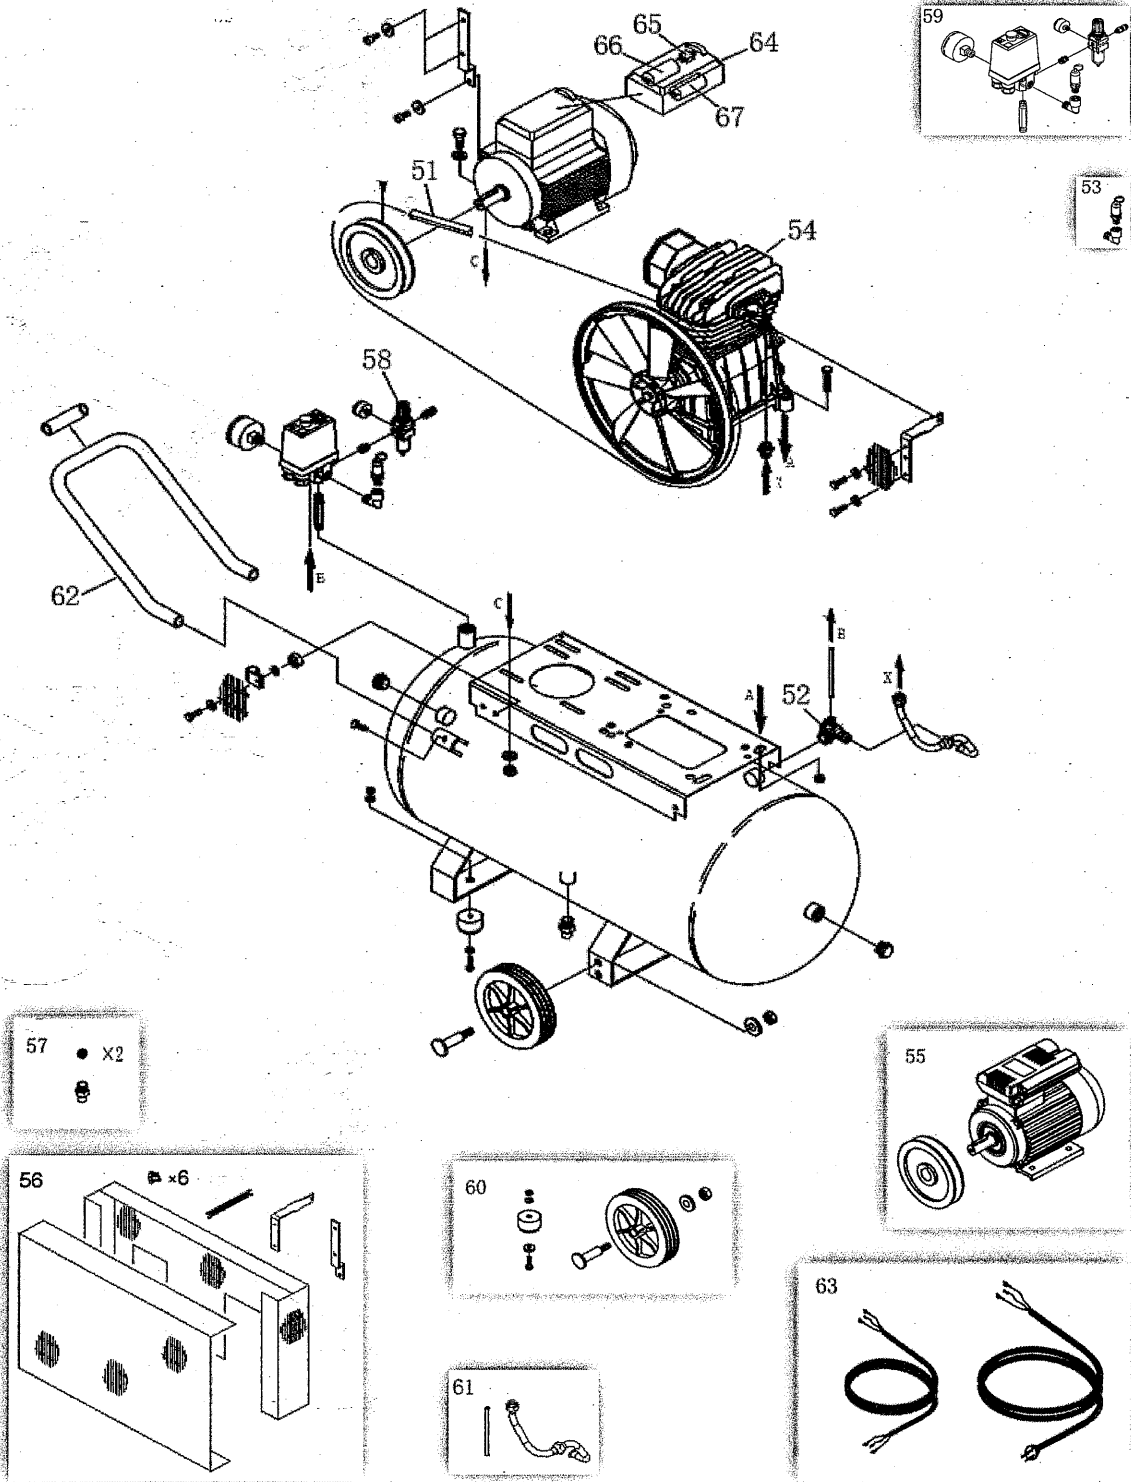

# SPITFIRE1350N

Model: A29 50 CM2 AUS C

Code: 1129740453

Valid from: 27/07/2019

Tav.: PAT24-50L

# SPITFIRE1350N

Model: A29 50 CM2 AUS C

Code: 1129740453

Valid from: 27/07/2019

Tav.: PAT24-50L

N°	Description	PN	QTY
<b>Regular Maintenance Parts and Kits</b>			
51	Belt	1129705091	1
<b>Preventive Maintenance Kits</b>			
52	Non Return Valve	1127190008	1
53	Safety Valve kit	1129705554	1
<b>Repairing Kits &amp; Parts</b>			
54	Pump Unit	1129706736	1
55	Motor/Pulley kit	1129706737	1
56	Belt Guard kit	1129706357	1
57	Vessel plug kit	1129706670	1
58	Pressure Regulator	1129700689	1
59	Pressure switch Kit	1129706480	1
60	Wheel/Rubber kit	1129706359	1
61	Hose/Pipe kit	1129706479	1
62	Handle	1129706685	1
63	Cable Kit	1129706361	1
64	Motor Capacitor Box	1129700387	1
65	Overload Protector	1129706738	1
66	Capacitor Start	1127380664	1
67	Capacitor Run	1127310019	1