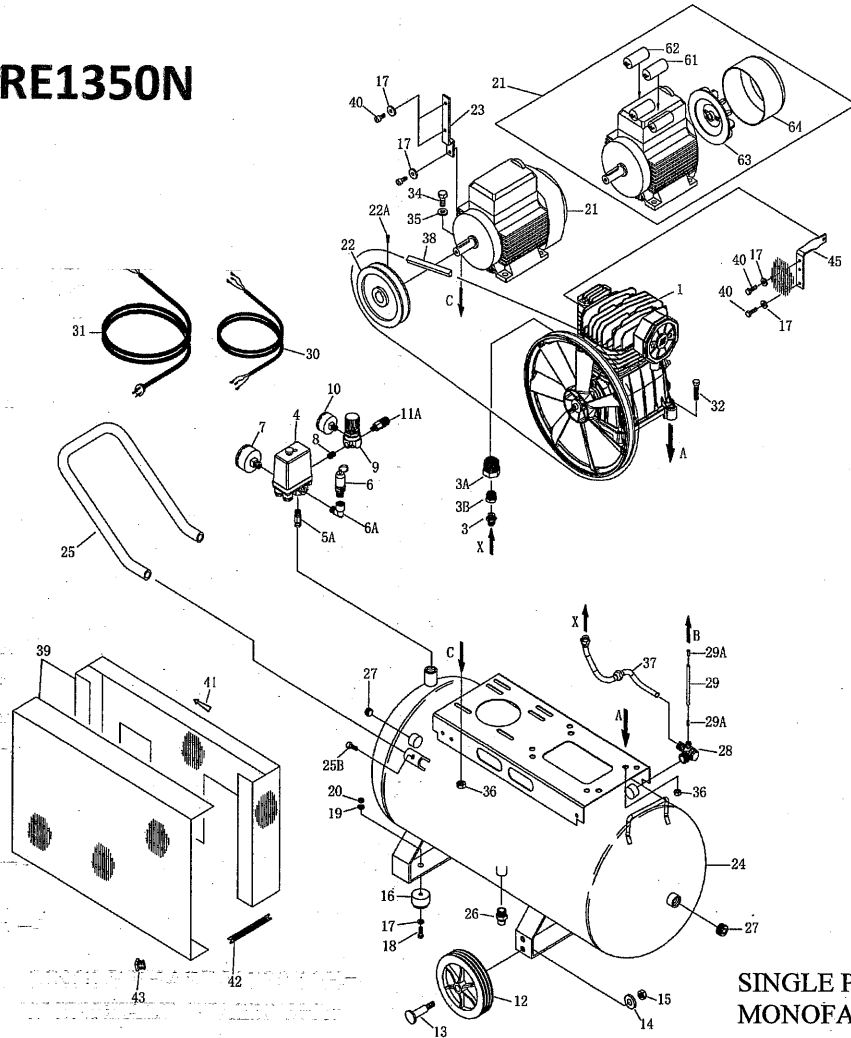

SPITFIRE1350N

SINGLE PHASE V.230/50Hz
MONOFASE V.230/50Hz

REF. RIF.	CODE CODICE	QT	DESCRIPTION DESCRIZIONE	REF. RIF.	CODE CODICE	QT	DESCRIPTION DESCRIZIONE
1	1129707070	1	Pump unit PAT24A Gruppo pompante	37	1129705798	1	INFEED TUBE AL PAT24A-SOL. Tubo di alimentazione
3	1127080110	1	Joint G3/8 Raccordo G3/8	38	1129705764	1	BELT A49 Cinghia A 49
3A	1129700766	1	Joint 3/4 M-1/2 F Raccordo	39	1129705130	1	BELT GUARD PAT24 Paracinghia
3B	1127080546	1	Joint 1/2 M-3/8 F Raccordo 1/2"M-3/8"F	40	1127010209	9	Screw M5X12 Vite T.C. M5x12
4	1129700388	1	Pressure Switch 10bar CE Pressostato 10bar CE	41	1127360101	1	Plastic Arrow Freccia di plastica
5A	1129102691	1	Joint 1/4 MM L=38 Raccordo 1/4"MM L=38	42	1127360102	1	Belt Guard Support pp Distanziale paracinghia
6	1127190227	1	Safety Valve 10.5bar Valvola di sicurezza 10.5bar	43	1127090201	6	Small Block for Belt Guard Blocchetto paracinghia
6A	1127080018	1	Joint L X 1/4 MF Raccordo "L"1/4"MF	45	1129705129	1	L METAL PLATE PAT24 Staffa paracinghia "L"
7	1127110004	1	P. Guage D50xR1/4 AI Manometro D50	61	1127310019	1	Capacitor Condensatore 35µF
8	1129700330	1	Joint 1/4 MM Nipplo 1/4"x27	62	1127380672	1	Capacitor Condensatore 150µF
9	1129700735	1	Pressure Reducer GM.2 Riduttore di pressione	63	1127380669	1	Fan of the motor Ventola (MEC90)
10	1127110003	1	P. Guage D40xR1/8 AI Manometro D40	64	1127380670	1	Fan cover of the motor Coperchio (MEC90)
11A	1129701654	1	Coupling ARO Rubinetto rapido				
12	1129704075	2	Rubber Wheel 150mm Ruota D150				
13	1129704170	2	Pivot D20X57XM10 Perno ruota D20x M10				
14	1127030004	2	Washer M10 Rondella D10				
15	1127020008	2	Nut M10 Dado M10				
16	1127360009	2	Rubber Foot WB D40X35 Gommino D40				
17	1127030019	12	Washer M6 big Rondella D6				
18	1127010122	2	Screw M6X40X20 Vite M6x40				
19	1129704165	2	Washer M6 Rondella D6				
20	1127020101	2	Nut M6 Dado M6				
21	1129702026	1	Motor 2.5HP 230V/50Hz/MEC90 Motore Elettrico 2.5HP				
22	1129700615	1	D120X38 Pulley Dia. Puleggia Dp 120 -A-				
22A	1129701827	1	SCREW M5X12 Vite T.C. M5x12				
23	1129704172	1	Belt Guard Support Z Long Staffa paracinghia "Z"				
24	1129707424	1	TANK AB50L AS RAL7016 Serbatoio				
25	1129707425	1	HANDLE AB50L RAL7016 Manopola				
25B	1127010287	2	Screw M8X12 Vite T.E. M8x12				
26	1129700324	1	Discharge Tap R3/8 Rubinetto spurgo 3/8"R				
27	1129102504	2	1/2 End Plug Tappo 1/2"G				
28	1127190018	1	Non Return Valve GM192 Valvola di ritegno				
29	1127230001	1	Rilsan Hose D6 Tubo Rilsan D6				
29A	1129703636	2	Oil Pipe Bush D6XD4 Manicotto				
30	1129704129	1	Electric Cable 3X1.5X750 Cavo elettrico				
31	1129704127	1	Electric Plug AU 10A 3X1.5 Cavo alimentazione				
32	1127010131	4	Screw M8X45 Vite T.E. M8x45				
34	1127010110	4	Screw M8X30 Vite T.E. M8x30 zinc.				
35	1127030003	4	Washer M8 Rondella D8				
36	1127020024	8	Nut / flange M8 Dado flangia M8				

VALID FROM 2020/12/7 - VALIDO DAL 2020/12/7 (REV.00)