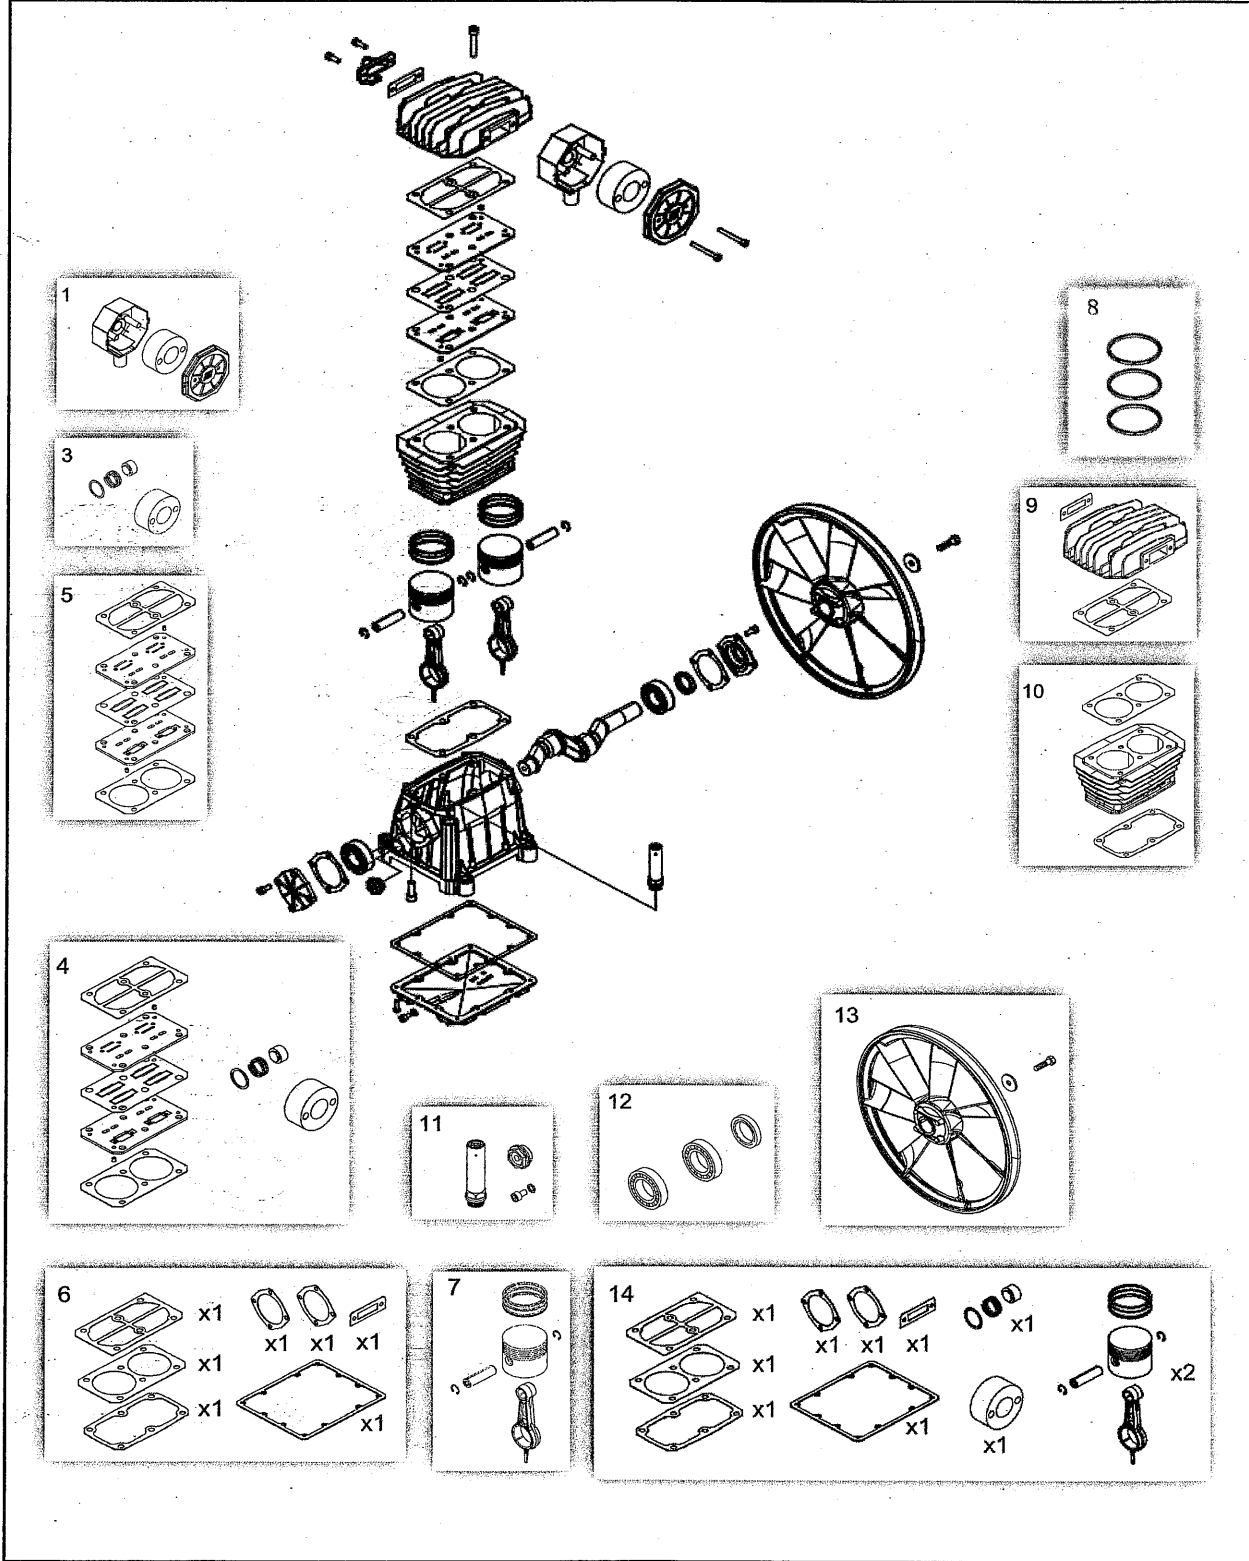

SPITFIRE1350N

Model: A29 50 CM2 AUS C

Code: 1129740453

Valid from: 27/07/2019

Tav.: PAT24-50L

N°	Description	PN	QTY
Regular Maintenance Parts and Kits			
51	Belt	1129705091	1
Preventive Maintenance Kits			
52	Non Return Valve	1127190008	1
53	Safety Valve kit	1129705554	1
Repairing Kits & Parts			
54	Pump Unit	1129706736	1
55	Motor/Pulley kit	1129706737	1
56	Belt Guard kit	1129706357	1
57	Vessel plug kit	1129706670	1
58	Pressure Regulator	1129700689	1
59	Pressure switch Kit	1129706480	1
60	Wheel/Rubber kit	1129706359	1
61	Hose/Pipe kit	1129706479	1
62	Handle	1129706685	1
63	Cable Kit	1129706361	1
64	Motor Capacitor Box	1129700387	1
65	Overload Protector	1129706738	1
66	Capacitor Start	1127380664	1
67	Capacitor Run	1127310019	1

Qty = Single unit quantity

SPITFIRE1350N

Model: A29 50 CM2 AUS C
Code: 1129740453
Valid from: 27/07/2019
Tav.: PAT24(1129706736)