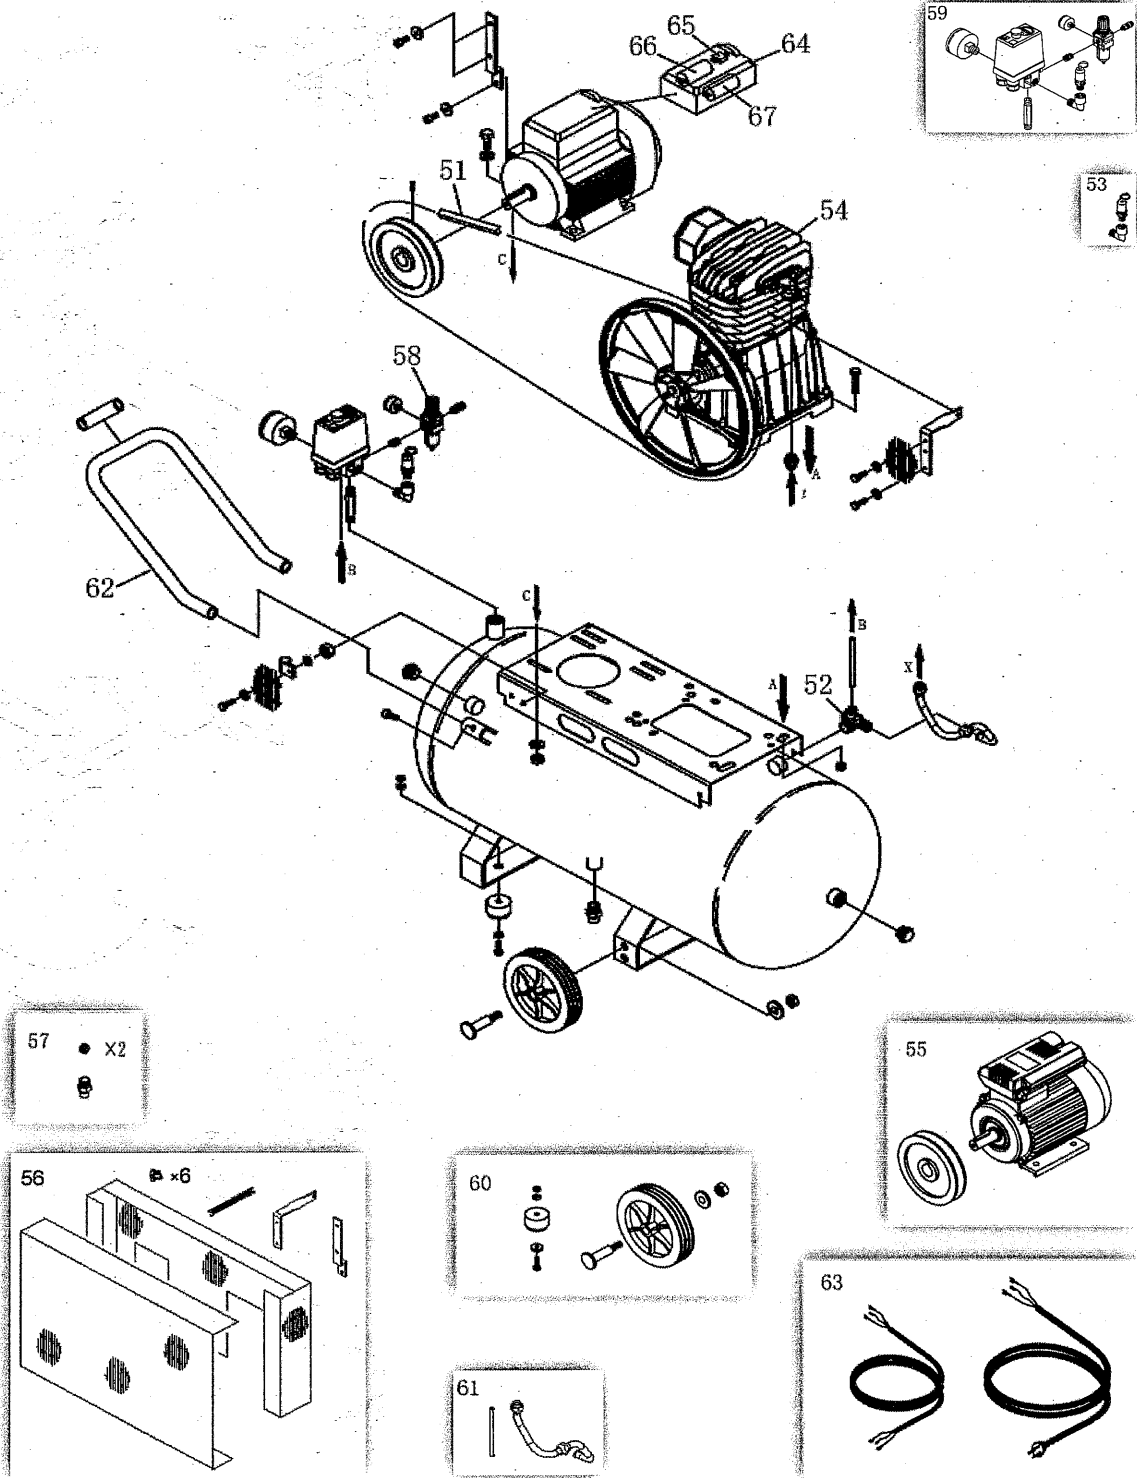

SPITFIRE1550

Model: A39 50 CM3 AUS C

Code: 1129740454

Valid from: 27/07/2019

Tav.: PAT38-50L