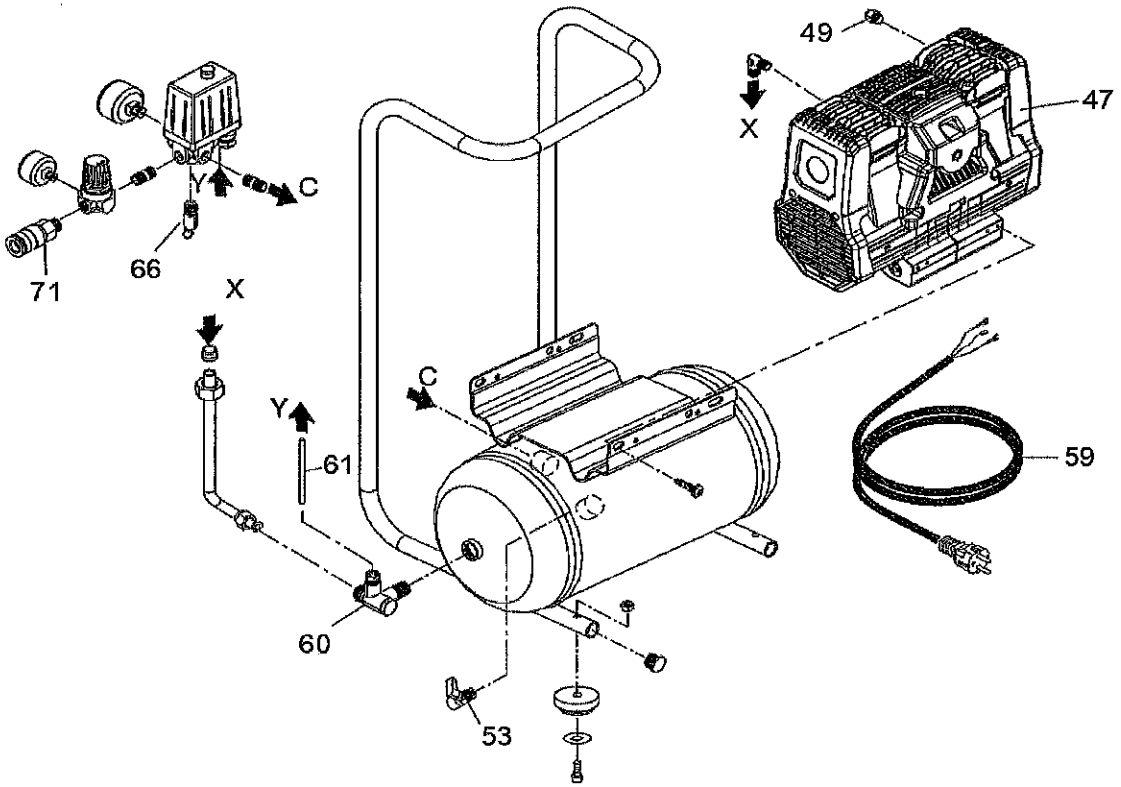

Model:	SPITFIRE OL1506
Code:	1129741283
Valid from:	05/03/2024
Tav.:	SPITFIRE OL1506

Model: SPITFIRE OL1506
 Code: 1129741283
 Valid from: 05/03/2024
 Tav.: XS258(1129740350)

Model: SPITFIRE OL1506
 Code: 1129741283
 Valid from: 05/03/2024
 Tav.: XS258(1129740350)

N°	Description	PN	QTY
Repairing Kits & Parts			
1	Motor	1129706477	1
3	Capacitor	1129701644	1
4	Cranckcase	1127670003	2
9	Cylinder	1129705178	2
10A	Gasket	1127060313	2
15	Right Head	1127570011	1
16	Left Head	1127570012	1
17	Left Fan	1127200130	1
18	Right Fan	1127200131	1
19	Fan cover	1127150003	2
20	Cover	1127150004	2
22	Filter base	1127150044	1
23	Filter cover	1127150045	1
24	Connecting pipe	1127570101	1
26	Bearing	1120010190	2
30	Cable clip	1127500105	1
31	Filtering element	1127210448	1
32	Aluminum tube	1127230213	1
Preventive Maintenance Kits			
100	Con rod kit	1129706175	2
101	Valve plate kit	1129706169	2
102	Seal kit	1129706170	1
105	Easy kit	1129706547	1
106	Performance kit	1129706548	1
107	Heavy duty kit	1129706555	1