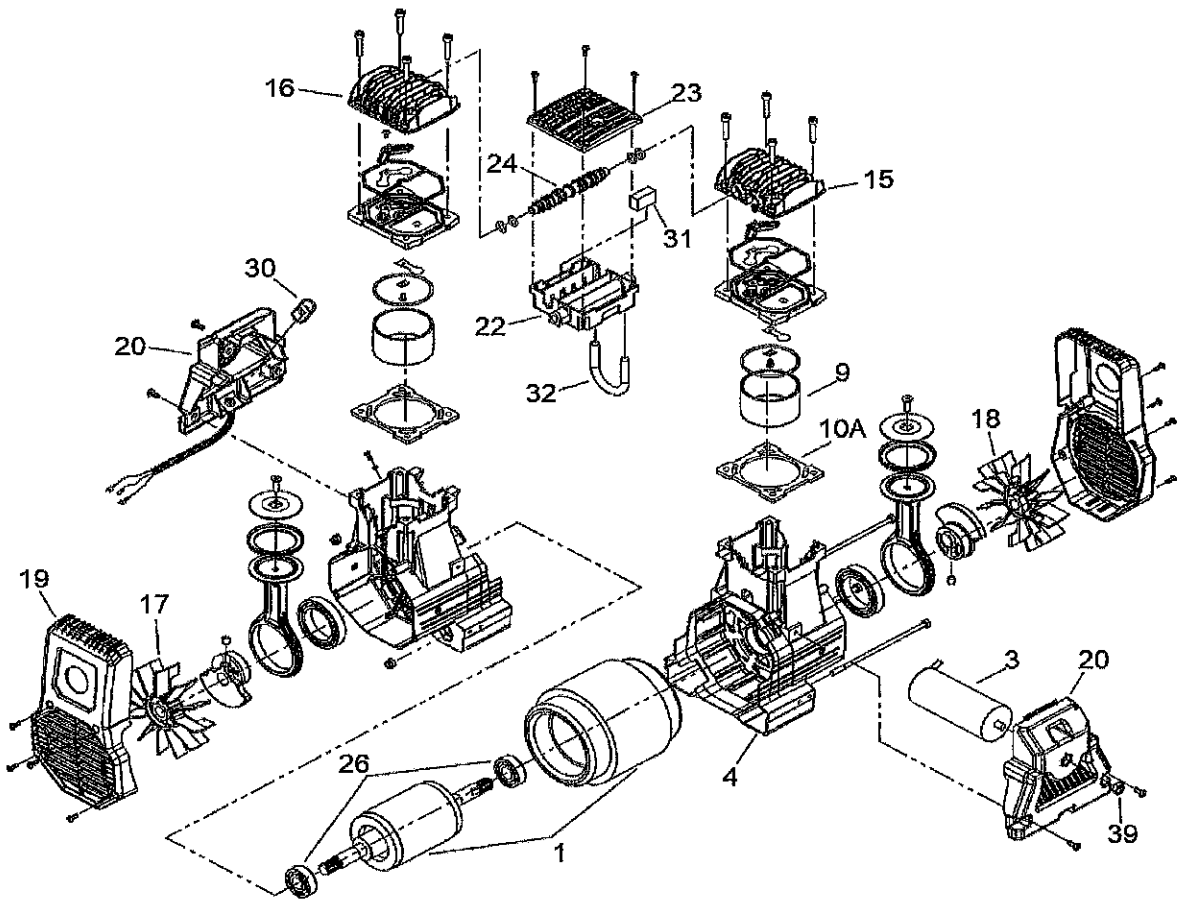

Model:	SPITFIRE OL1506
Code:	1129741283
Valid from:	05/03/2024
Tav.:	SPITFIRE OL1506

Model: SPITFIRE OL1506
 Code: 1129741283
 Valid from: 05/03/2024
 Tav.: XS258(1129740350)

Model: SPITFIRE OL1506
 Code: 1129741283
 Valid from: 05/03/2024
 Tav.: XS258(1129740350)

N°	Description	PN	QTY
Repairing Kits & Parts			
1	Motor	1129706477	1
3	Capacitor	1129701644	1
4	Cranckcase	1127670003	2
9	Cylinder	1129705178	2
10A	Gasket	1127060313	2
15	Right Head	1127570011	1
16	Left Head	1127570012	1
17	Left Fan	1127200130	1
18	Right Fan	1127200131	1
19	Fan cover	1127150003	2
20	Cover	1127150004	2
22	Filter base	1127150044	1
23	Filter cover	1127150045	1
24	Connecting pipe	1127570101	1
26	Bearing	1120010190	2
30	Cable clip	1127500105	1
31	Filtering element	1127210448	1
32	Aluminum tube	1127230213	1
Preventive Maintenance Kits			
100	Con rod kit	1129706175	2
101	Valve plate kit	1129706169	2
102	Seal kit	1129706170	1
105	Easy kit	1129706547	1
106	Performance kit	1129706548	1
107	Heavy duty kit	1129706555	1