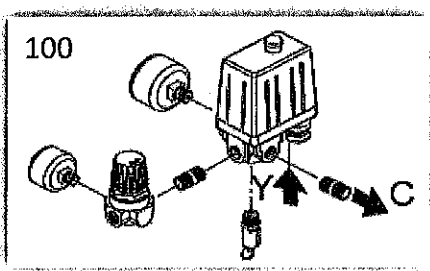

Model:	SPITFIRE OL1506
Code:	1129741283
Valid from:	05/03/2024
Tav.:	SPITFIRE OL1506

Model: SPITFIRE OL1506
 Code: 1129741283
 Valid from: 05/03/2024
 Tav.: XS258(1129740350)

Model: SPITFIRE OL1506
 Code: 1129741283
 Valid from: 05/03/2024
 Tav.: XS258(1129740350)

N°	Description	PN	QTY
Repairing Kits & Parts			
1	Motor	1129706477	1
3	Capacitor	1129701644	1
4	Cranckcase	1127670003	2
9	Cylinder	1129705178	2
10A	Gasket	1127060313	2
15	Right Head	1127570011	1
16	Left Head	1127570012	1
17	Left Fan	1127200130	1
18	Right Fan	1127200131	1
19	Fan cover	1127150003	2
20	Cover	1127150004	2
22	Filter base	1127150044	1
23	Filter cover	1127150045	1
24	Connecting pipe	1127570101	1
26	Bearing	1120010190	2
30	Cable clip	1127500105	1
31	Filtering element	1127210448	1
32	Aluminum tube	1127230213	1
Preventive Maintenance Kits			
100	Con rod kit	1129706175	2
101	Valve plate kit	1129706169	2
102	Seal kit	1129706170	1
105	Easy kit	1129706547	1
106	Performance kit	1129706548	1
107	Heavy duty kit	1129706555	1